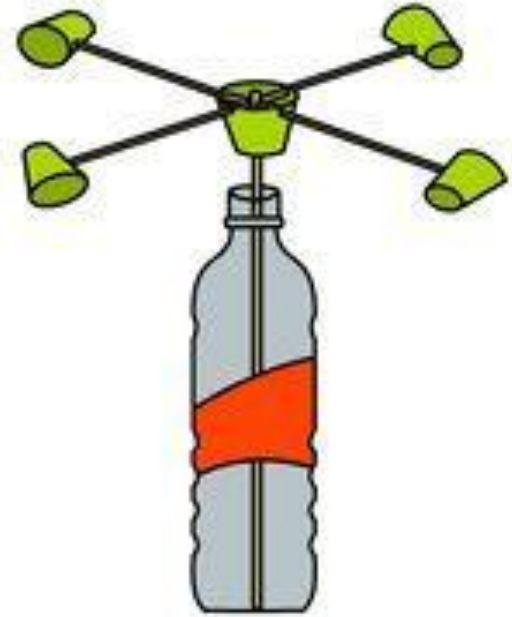

Anemometer

An/ee/mom/ee/ter

Introduction

- What it is

Characteristics

- How the **anemometer** measures wind
- History of the Greek word (Greek word *anemos*, which means wind, and is used to describe any wind speed instrument used in meteorology)
- Who uses anemometers –scientists, weather people,
- What it looks like

Conclusion

- Summarise the main idea/restate what it is

An **anemometer** is a device used for measuring the speed of wind

The term is derived from the Greek word *anemos*, which means wind, and is used to describe any wind speed instrument used in meteorology.

Meteorology is the study of science to do with atmosphere, especially as a means of forecasting the weather.

STEAM Challenge

Challenge: In groups, design and create a wind anemometer to measure the wind.