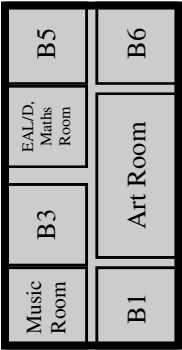

PARK

PLAY GROUND

SPORTS SHEDS

Undercover Area (Senior)

Canteen

EC3 / EC2 / EC1

Garden Area

Flag Pole / Grassed Area

LIBRARY

ADMIN

PLAY GROUND

Undercover Area (Junior)

CHILD & PARENTING CENTRE
SCIENCE ROOM

PLAY GROUND

PLAY GROUND

VIEW AVE